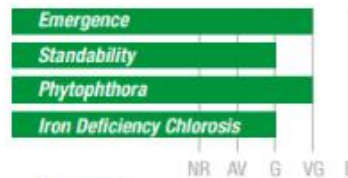

STINE[®] 34EA12 BRAND

- 34 maturity
- Enlist Duo[®], Enlist One[®], glyphosate and glufosinate tolerant
- Very good emergence and strong standability
- Very good Phytophthora Root Rot tolerance
- Strong Sudden Death Syndrome tolerance
- SCN and Brown Stem Rot resistant
- Medium plant height

BRAND G3649E3 RELATIVE MATURITY 3.6

INPUT E3

OUTPUT

PLANT CHARACTERISTICS

PLANT HEIGHT	PUBESCENCE	PLANT TYPE
Medium Tall	GRAY	Medium Bush

MANAGING FOR OPTIMAL PERFORMANCE

BUILT FOR ALL YIELD ZONES
EXCELLENT IDC FOR BROAD PLACEMENT
UTILIZE FUNGICIDE UNDER HEAVY FROGEYE PRESSURE

STINE[®] 37EC20 BRAND

- 37 maturity
- Enlist Duo[®], Enlist One[®], glyphosate and glufosinate tolerant
- Very good emergence and good standability
- Very good Phytophthora Root Rot tolerance
- Good Iron Deficiency Chlorosis tolerance
- SCN resistant
- Medium plant height